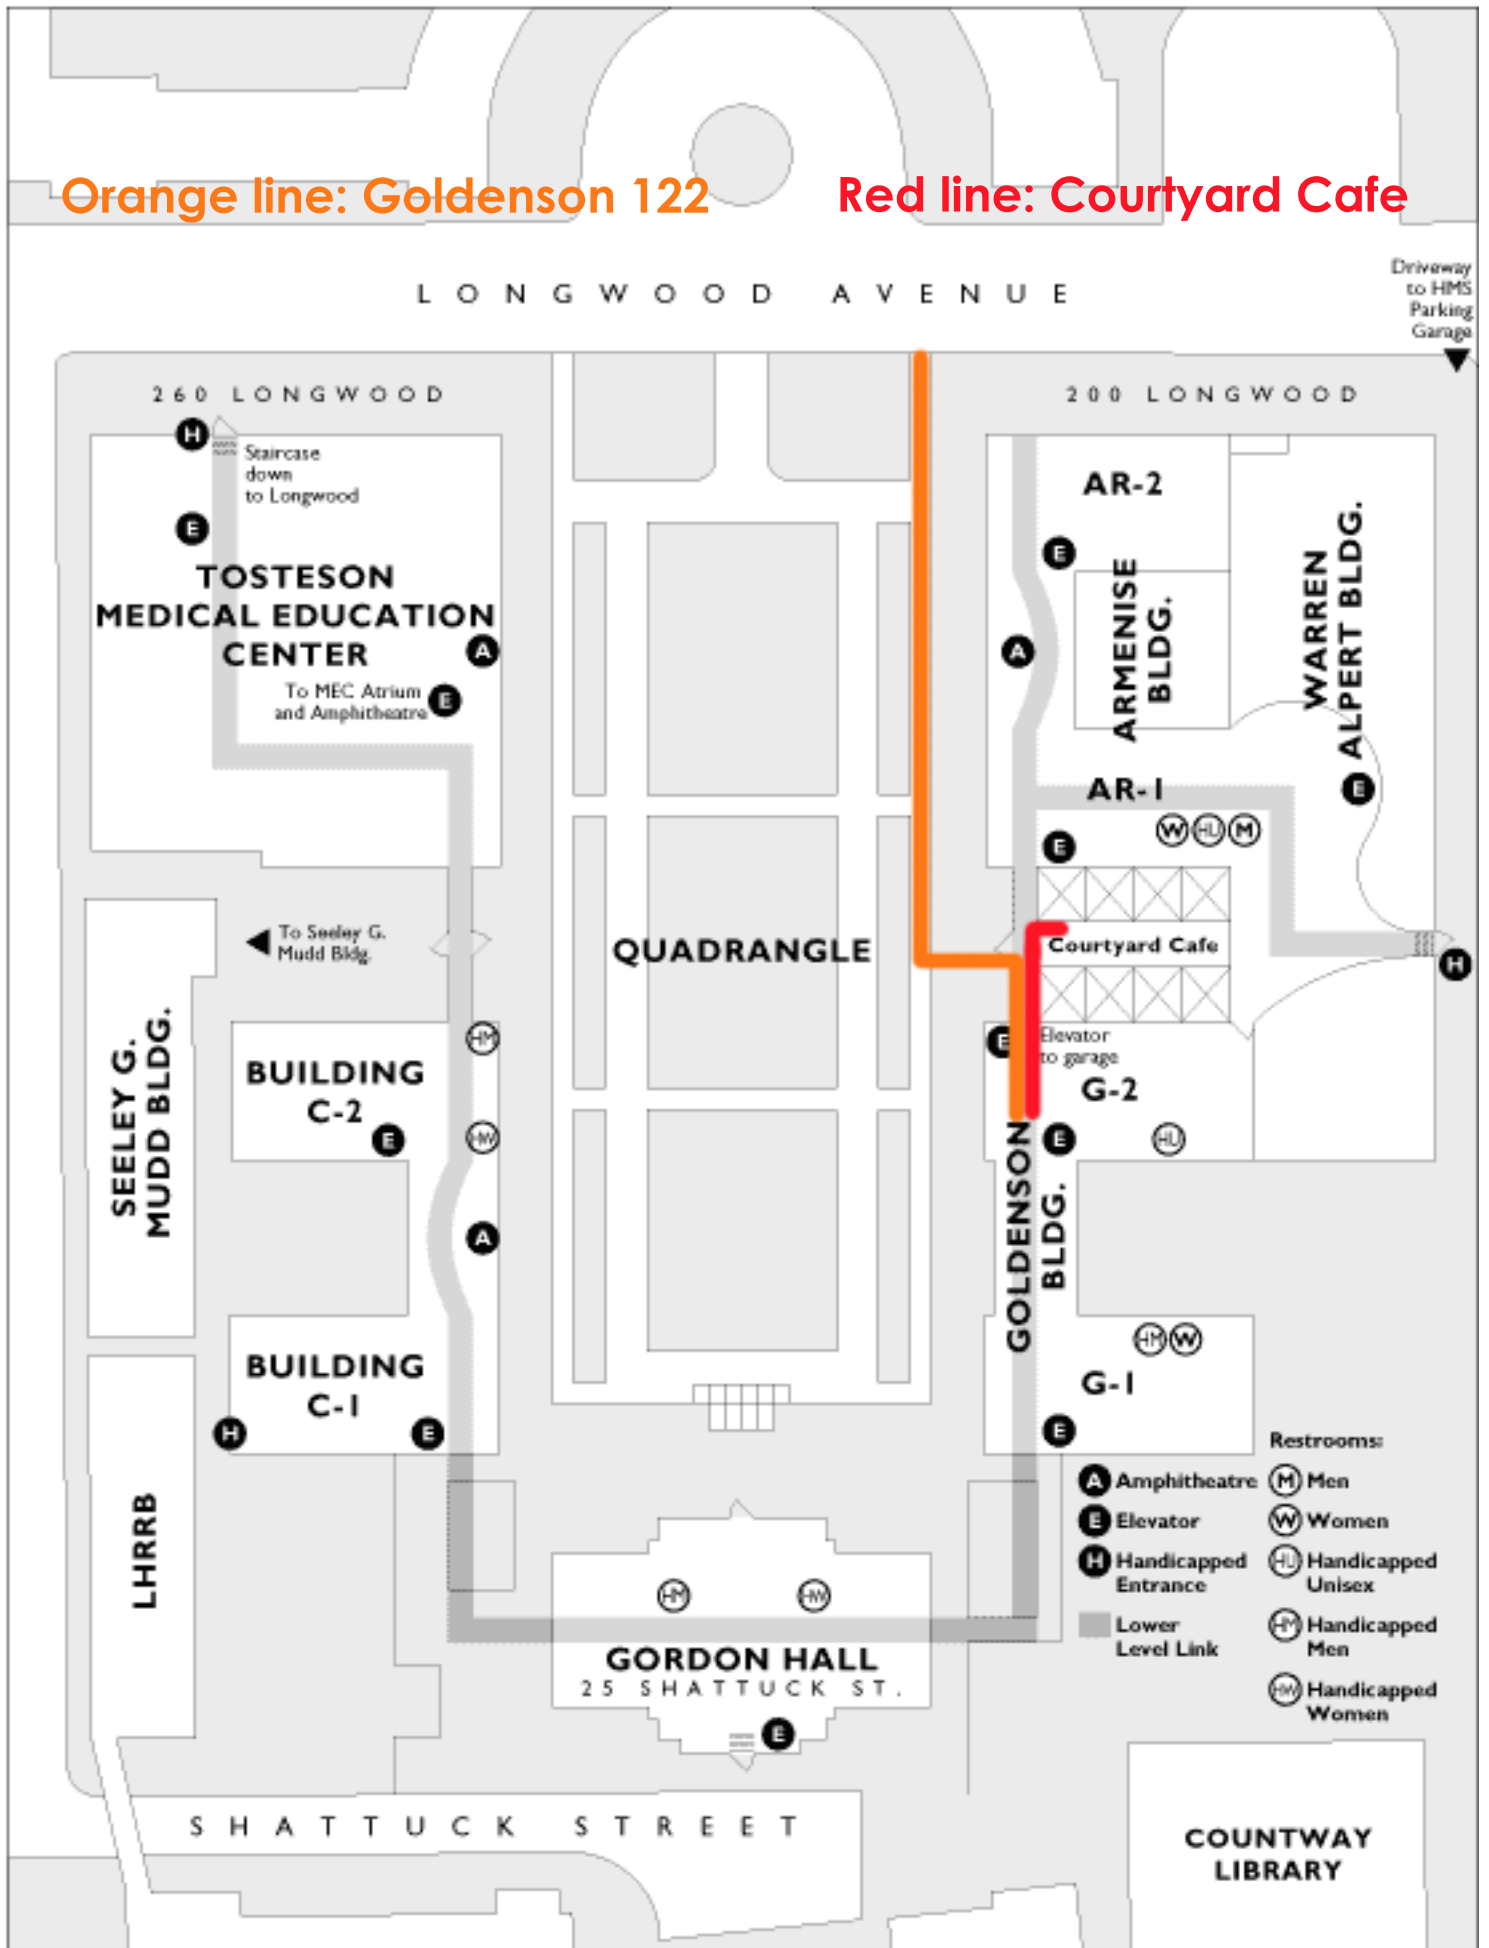

Orange line: Goldenson 122

Red line: Courtyard Cafe

- Restrooms:
- (A) Amphitheatre
 - (E) Elevator
 - (H) Handicapped Entrance
 - (M) Men
 - (W) Women
 - (HL) Handicapped Unisex
 - (HM) Handicapped Men
 - (HW) Handicapped Women